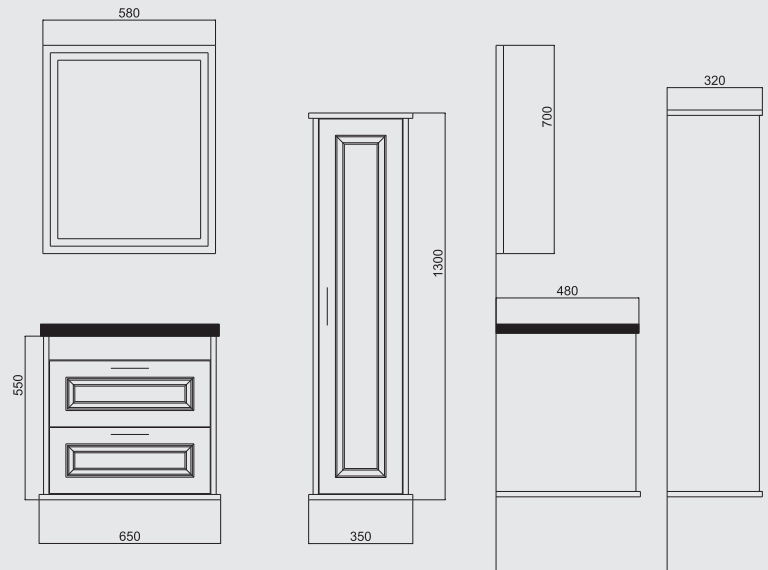

Ana Renk / Main Color

Saten Beyaz
Satine White

Saten Krem
Satine Cream

Saten Füme
Satine Smoked

Su Yeşili
Water Green