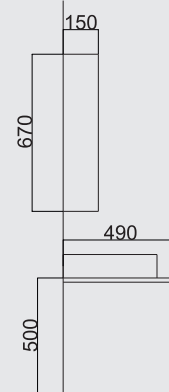

Yardımcı Renk / Secondary Color