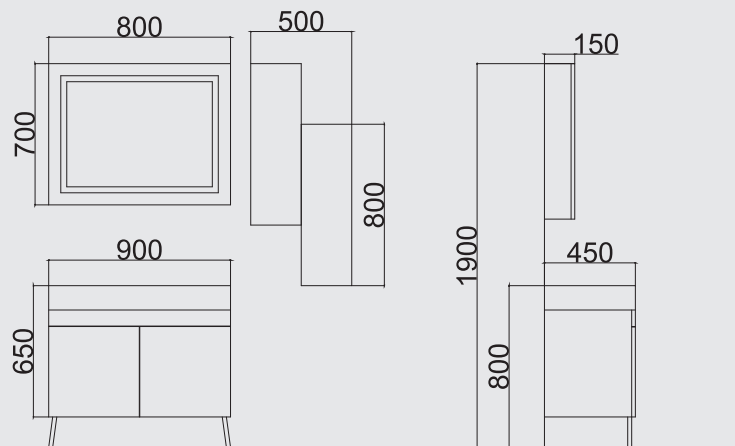

90 CM

Ebatlar / Dimensions

Ayna / Mirror : 800 x 700
Alt Dolap / Main Cabinet : 900 x 650 x 450
Boy Dolap / Side Cabinet : 500 x 800 x 150

Ana Renk / Main Color

Yardımcı Renk / Secondary Color

UV-160M