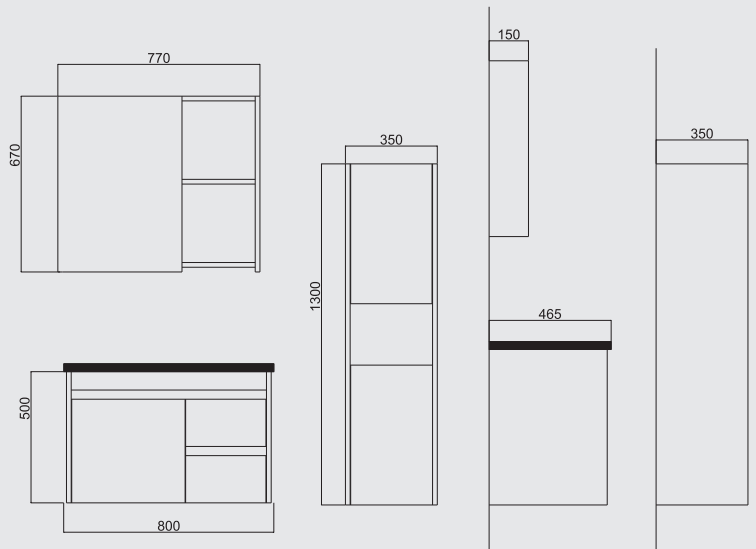

Ana Renk / Main Color

Yardımcı Renk / Secondary Color