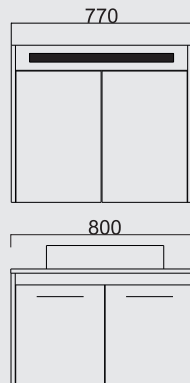

Yardımcı Renk / Secondary Color