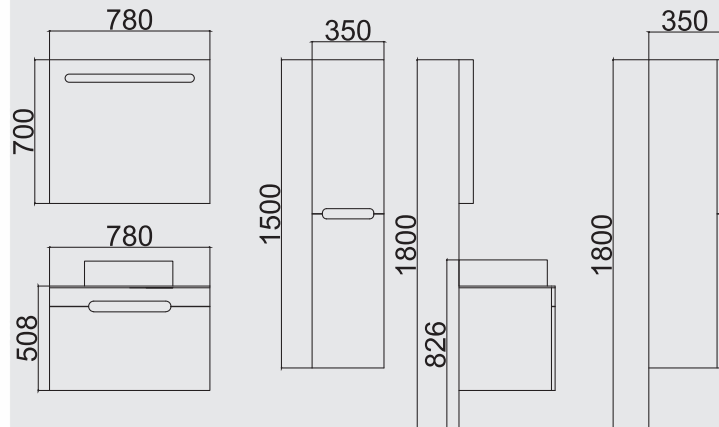

Yardımcı Renk / Secondary Color

Siyah
Black

Antrasit
Anthracite

Kapuçino
Cappuchino

Beyaz
White