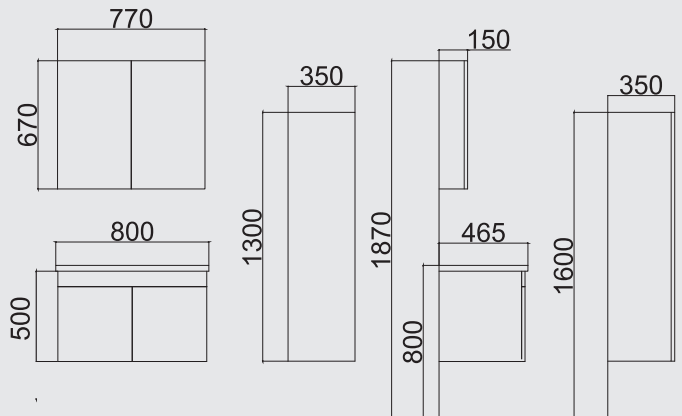

Yardımcı Renk / Secondary Color

Antrasit
Anthracite

Beyaz
White

Ud
Ud

Siyah
Black