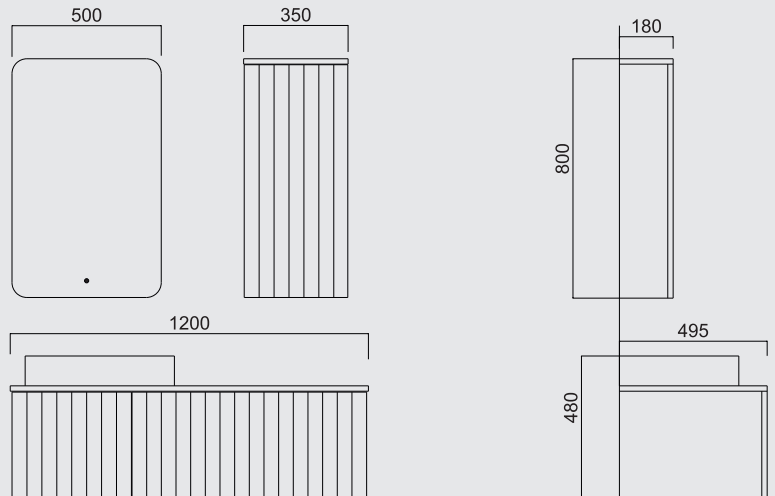

Ana Renk / Main Color

Mavi Yeşil
Blue Green

Pastel Yeşil
Water Green

Çakıl Grisi
Pebble Gray

Beyaz
White