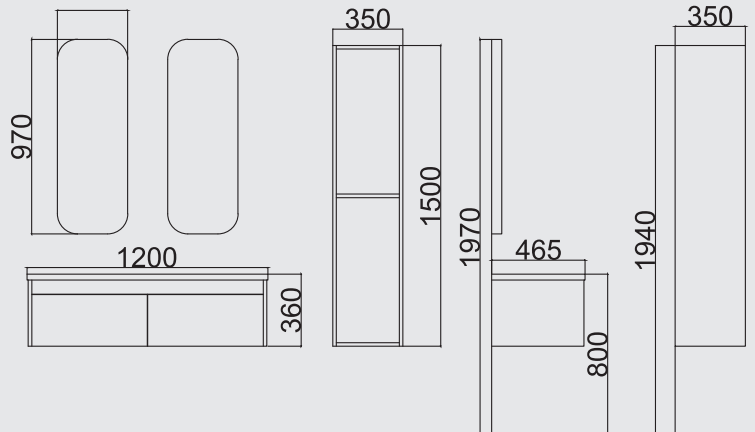

Yardımcı Renk / Secondary Color

Retro Gümüş
Retro Silver

Beyaz
White