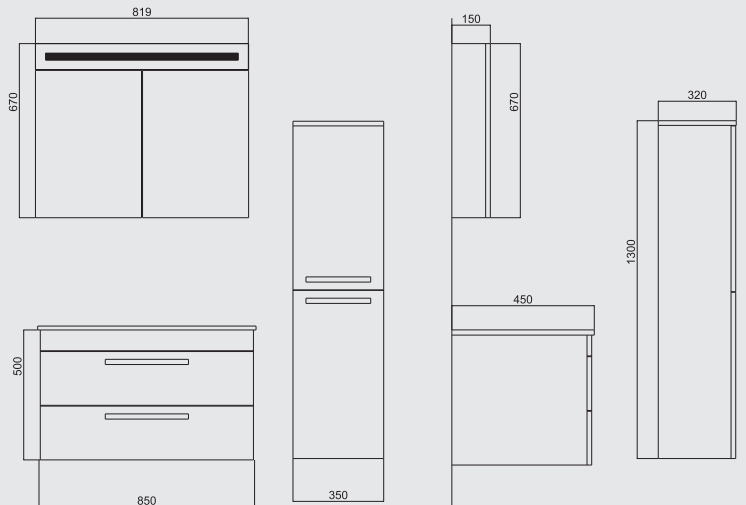

Ana Renk / Main Color