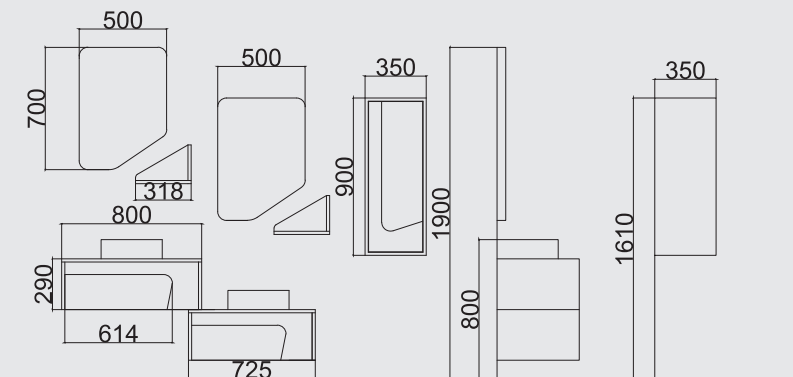

Yardımcı Renk / Secondary Color