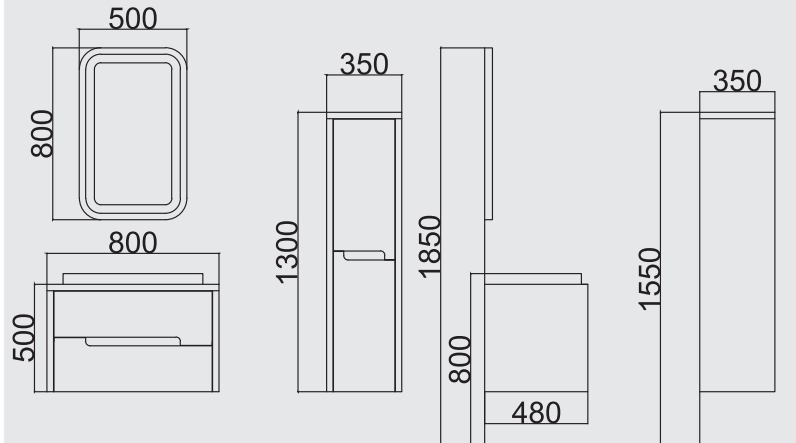

Yardımcı Renk / Secondary Color

Siyah
Black