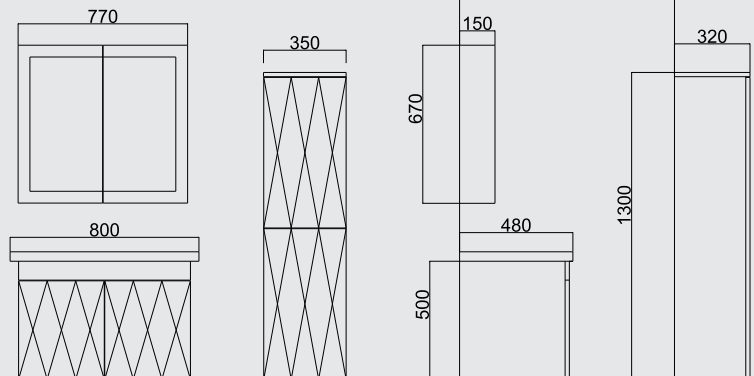

Ana Renk / Main Color

Antrasit
Anthracite

Light Grisi
Light Gray

Kream
Cream

Beyaz
White