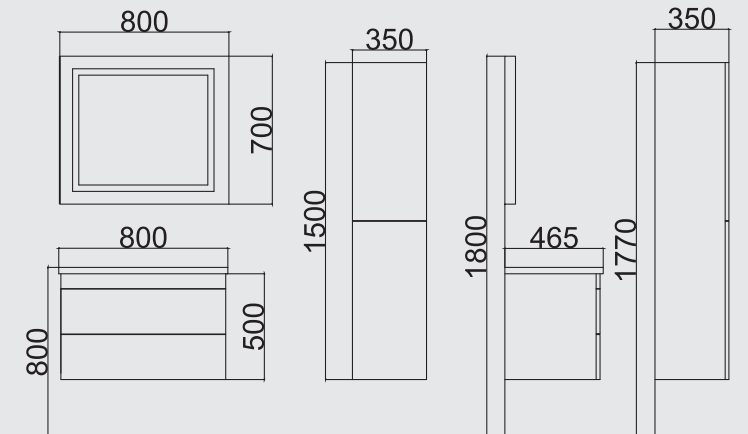

Ana Renk / Main Color