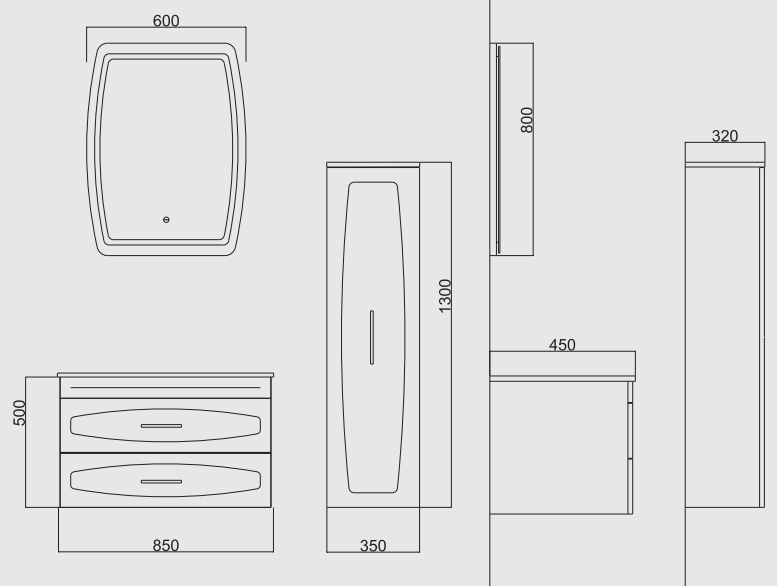

Yardımcı Renk / Secondary Color