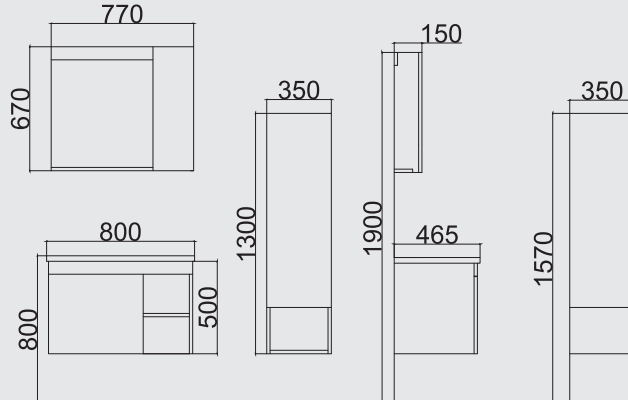

Yardımcı Renk / Secondary Color

UV-106A