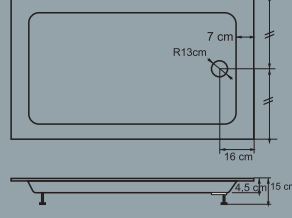

Yükseklik (h): 15cm
70x70 / 80 x80 / 90x90
100 x 100 / 110 x 110 / 120 x 120

Renkler / Colors

Beyaz
White

■ **PANELLİ DUŞ TEKNELERİ**
SOHOWER TRAYS WITH PANEL

PANELLİ DUŞ TEKNELERİ ■ SHOWER TRAYS WITH PANEL