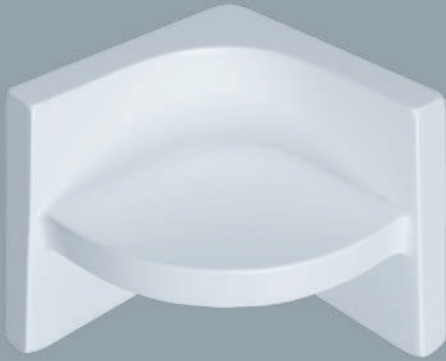

SMART OTURMALI DUŞ TEKNESİ APARATI