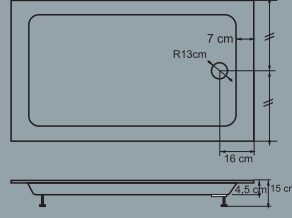

■ ARGONIT DUŞ TEKNESİ

Akrilik Dikdörtgen Gövde
Ön ve Yan Panel
Acrylic Rectangular Body
Front & Side Panel

Ebatlar / Dimensions

Yükseklik (h): 15cm
80x90 / 80x100 / 80x110
80x120 / 80x130 / 80x140
80x 150 / 80x160 / 80x170
80x180