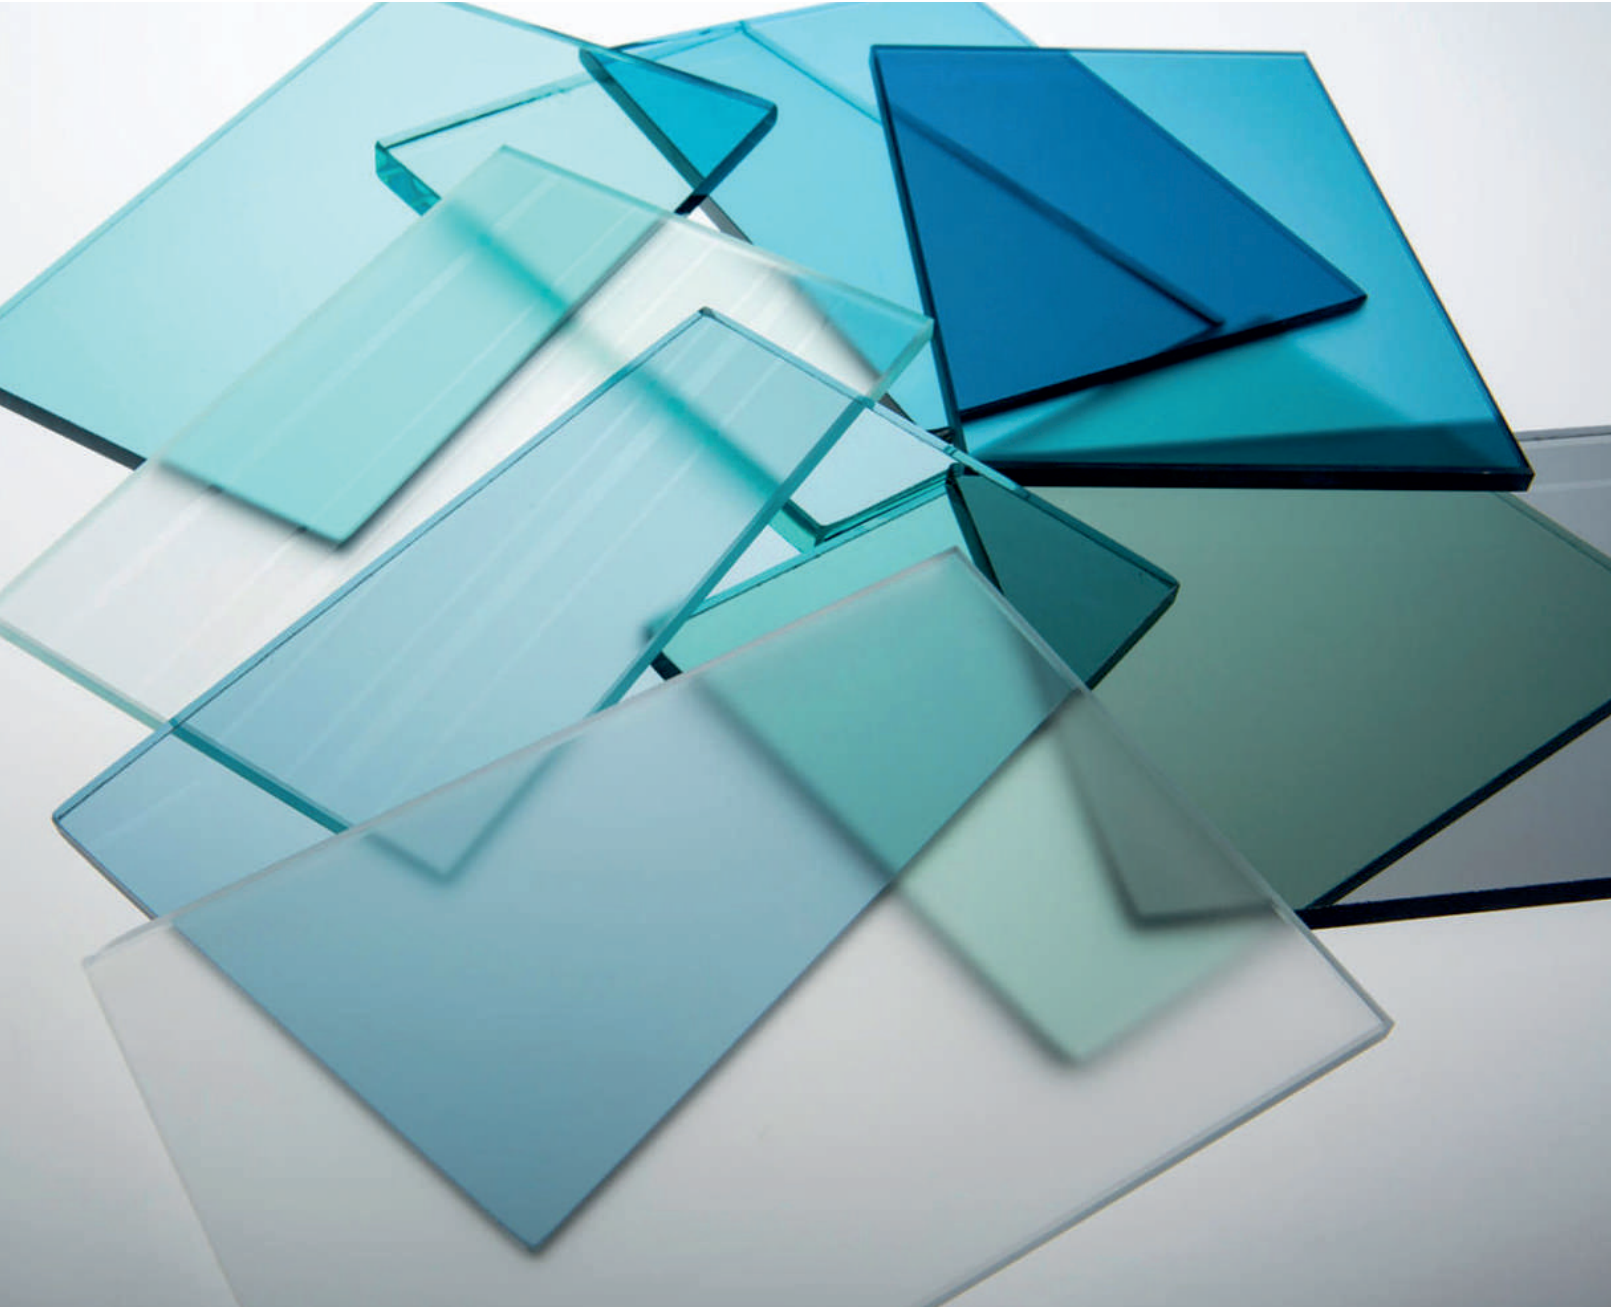

UBM
baqnom

102

CAM DESENLERİ ■

GLASS PATTERNS